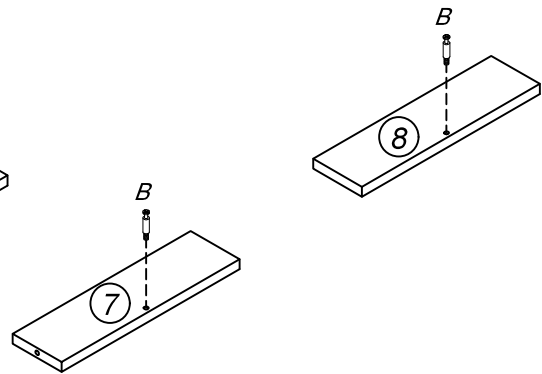

———— INSTRUCTION MANUAL ————

<i>A</i> x2	<i>B</i> x29	<i>C</i> x29	<i>D</i> Φ3.5×14mm x27	<i>E</i> Φ3.5×20mm x2
<i>F</i> x1	<i>G</i> x2	<i>H</i> Φ8mm x2	<i>I</i> Φ5×50mm x2	

	<p>A</p>  <p>x2</p>	<p>D</p>  <p>Φ3.5×14mm</p> <p>x6</p>
---	--	---

	<p><i>D</i></p>  <p>Φ3.5×14mm</p> <p><i>x5</i></p>	<p><i>F</i></p>  <p><i>x1</i></p>
---	---	--

	<p><i>D</i></p>  <p>$\Phi 3.5 \times 14 \text{mm}$</p> <p><i>x16</i></p>	<p><i>G</i></p>  <p><i>x2</i></p>
---	--	--

	<p><i>H</i></p>  <p>Φ8mm</p> <p>x2</p>	<p><i>I</i></p>  <p>Φ5×50mm</p> <p>x2</p>
---	---	--

NOTE:

The countertop is supplied without pre-drilled holes. This gives you the flexibility to decide the ideal position for your basin and faucet according to your installation needs.