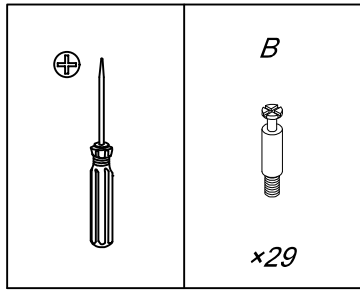

———— INSTRUCTION MANUAL ————

<i>A</i> x2	<i>B</i> x29	<i>C</i> x29	<i>D</i> Φ3.5×14mm x27	<i>E</i> Φ3.5×20mm x2
<i>F</i> x1	<i>G</i> x2	<i>H</i> Φ8mm x2	<i>I</i> Φ5×50mm x2	

	<p>A</p>  <p>x2</p>	<p>D</p>  <p>Φ3.5×14mm</p> <p>x6</p>
---	--	---

	<p><i>D</i></p>  <p>Φ3.5×14mm</p> <p><i>x5</i></p>	<p><i>F</i></p>  <p><i>x1</i></p>
---	---	--

	<p><i>D</i></p>  <p>$\Phi 3.5 \times 14 \text{mm}$</p> <p><i>x16</i></p>	<p><i>G</i></p>  <p><i>x2</i></p>
---	--	--

	<p><i>H</i></p>  <p>Φ8mm</p> <p>x2</p>	<p><i>I</i></p>  <p>Φ5×50mm</p> <p>x2</p>
---	---	--

NOTE:

The countertop is supplied without pre-drilled holes. This gives you the flexibility to decide the ideal position for your basin and faucet according to your installation needs.