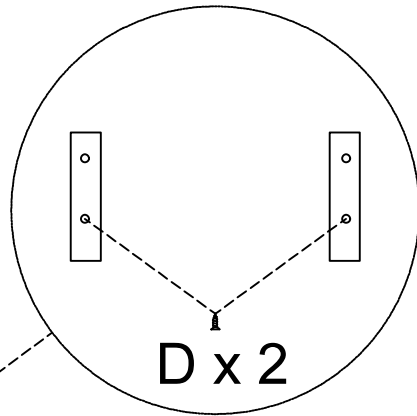

———— INSTRUCTION MANUAL ————

<i>A</i> x2	<i>B</i> x29	<i>C</i> x29	<i>D</i> Φ3.5×14mm x27	<i>E</i> Φ3.5×20mm x2
<i>F</i> x1	<i>G</i> x2	<i>H</i> Φ8mm x2	<i>I</i> Φ5×50mm x2	

	<p>A</p>  <p>x2</p>	<p>D</p>  <p>Φ3.5×14mm</p> <p>x6</p>
---	--	---

	<p><i>D</i></p>  <p>Φ3.5×14mm</p> <p><i>x5</i></p>	<p><i>F</i></p>  <p><i>x1</i></p>
---	---	--

	<p><i>D</i></p>  <p>$\Phi 3.5 \times 14 \text{mm}$</p> <p><i>x16</i></p>	<p><i>G</i></p>  <p><i>x2</i></p>
---	--	--

	<p><i>H</i></p>  <p>Φ8mm</p> <p>x2</p>	<p><i>I</i></p>  <p>Φ5×50mm</p> <p>x2</p>
---	---	--

NOTE:

The countertop is supplied without pre-drilled holes. This gives you the flexibility to decide the ideal position for your basin and faucet according to your installation needs.