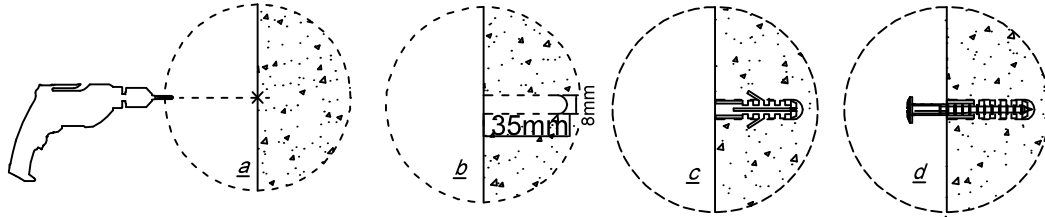

———— INSTRUCTION MANUAL ————

<i>A</i> x2	<i>B</i> x29	<i>C</i> x29	<i>D</i> Φ3.5×14mm x27	<i>E</i> Φ3.5×20mm x2
<i>F</i> x1	<i>G</i> x2	<i>H</i> Φ8mm x2	<i>I</i> Φ5×50mm x2	

	<p>A</p>  <p>x2</p>	<p>D</p>  <p>Φ3.5×14mm</p> <p>x6</p>
---	--	---

	<p><i>D</i></p>  <p>Φ3.5×14mm</p> <p><i>x5</i></p>	<p><i>F</i></p>  <p><i>x1</i></p>
---	---	--

	<p><i>D</i></p>  <p>$\Phi 3.5 \times 14 \text{mm}$</p> <p><i>x16</i></p>	<p><i>G</i></p>  <p><i>x2</i></p>
---	--	--

	<p><i>H</i></p>  <p>Φ8mm</p> <p>x2</p>	<p><i>I</i></p>  <p>Φ5×50mm</p> <p>x2</p>
---	---	--

NOTE:

The countertop is supplied without pre-drilled holes. This gives you the flexibility to decide the ideal position for your basin and faucet according to your installation needs.