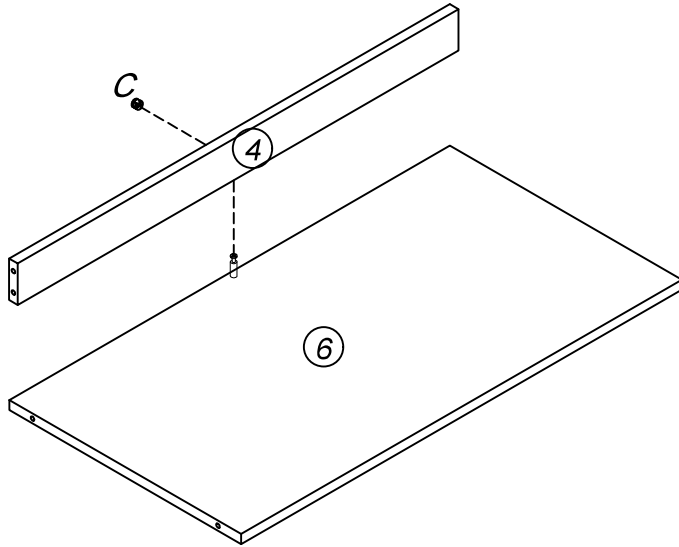

———— INSTRUCTION MANUAL ————

<i>A</i> x2	<i>B</i> x29	<i>C</i> x29	<i>D</i> Φ3.5×14mm x27	<i>E</i> Φ3.5×20mm x2
<i>F</i> x1	<i>G</i> x2	<i>H</i> Φ8mm x2	<i>I</i> Φ5×50mm x2	

	<p>A</p>  <p>x2</p>	<p>D</p>  <p>Φ3.5×14mm</p> <p>x6</p>
---	--	---

	<p><i>D</i></p>  <p>Φ3.5×14mm</p> <p><i>x5</i></p>	<p><i>F</i></p>  <p><i>x1</i></p>
---	---	--

	<p><i>D</i></p>  <p>$\Phi 3.5 \times 14 \text{mm}$</p> <p><i>x16</i></p>	<p><i>G</i></p>  <p><i>x2</i></p>
---	--	--

	<p><i>H</i></p>  <p>Φ8mm</p> <p>x2</p>	<p><i>I</i></p>  <p>Φ5×50mm</p> <p>x2</p>
---	---	--

NOTE:

The countertop is supplied without pre-drilled holes. This gives you the flexibility to decide the ideal position for your basin and faucet according to your installation needs.