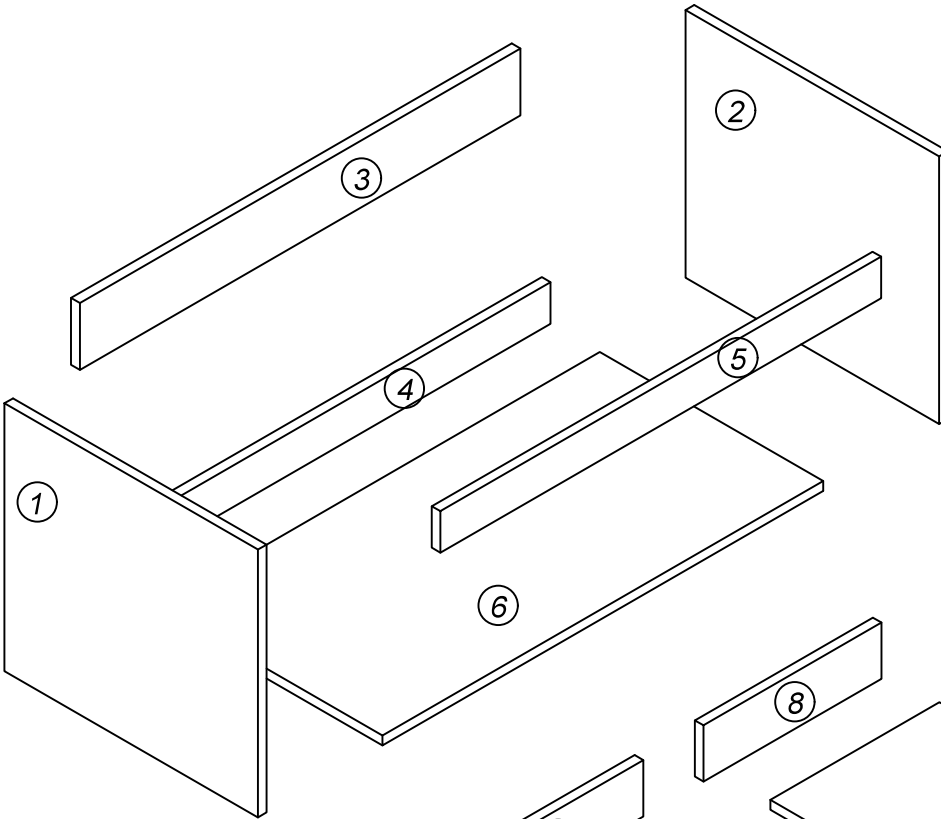

———— INSTRUCTION MANUAL ————

<i>A</i> x2	<i>B</i> x29	<i>C</i> x29	<i>D</i> Φ3.5×14mm x27	<i>E</i> Φ3.5×20mm x2
<i>F</i> x1	<i>G</i> x2	<i>H</i> Φ8mm x2	<i>I</i> Φ5×50mm x2	

	<p>A</p>  <p>x2</p>	<p>D</p>  <p>Φ3.5×14mm</p> <p>x6</p>
---	--	---

	<p><i>D</i></p>  <p>Φ3.5×14mm</p> <p><i>x5</i></p>	<p><i>F</i></p>  <p><i>x1</i></p>
---	---	--

	<p><i>D</i></p>  <p>$\Phi 3.5 \times 14 \text{mm}$</p> <p><i>x16</i></p>	<p><i>G</i></p>  <p><i>x2</i></p>
---	--	--

	<p><i>H</i></p>  <p>Φ8mm</p> <p>x2</p>	<p><i>I</i></p>  <p>Φ5×50mm</p> <p>x2</p>
---	---	--

NOTE:

The countertop is supplied without pre-drilled holes. This gives you the flexibility to decide the ideal position for your basin and faucet according to your installation needs.