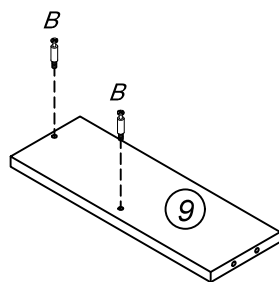

———— INSTRUCTION MANUAL ————

<i>A</i> x2	<i>B</i> x29	<i>C</i> x29	<i>D</i> Φ3.5×14mm x27	<i>E</i> Φ3.5×20mm x2
<i>F</i> x1	<i>G</i> x2	<i>H</i> Φ8mm x2	<i>I</i> Φ5×50mm x2	

	<p>A</p>  <p>x2</p>	<p>D</p>  <p>Φ3.5×14mm</p> <p>x6</p>
---	--	---

	<p><i>D</i></p>  <p>Φ3.5×14mm</p> <p><i>x5</i></p>	<p><i>F</i></p>  <p><i>x1</i></p>
---	---	--

	<p><i>D</i></p>  <p>$\Phi 3.5 \times 14 \text{mm}$</p> <p><i>x16</i></p>	<p><i>G</i></p>  <p><i>x2</i></p>
---	--	--

	<p><i>H</i></p>  <p>Φ8mm</p> <p>x2</p>	<p><i>I</i></p>  <p>Φ5×50mm</p> <p>x2</p>
---	---	--

NOTE:

The countertop is supplied without pre-drilled holes. This gives you the flexibility to decide the ideal position for your basin and faucet according to your installation needs.