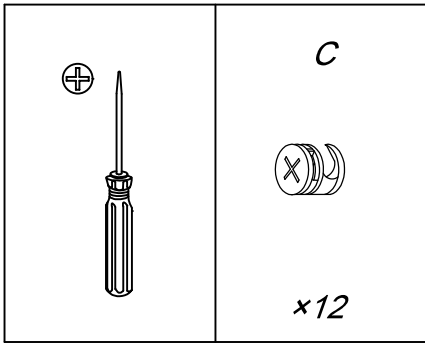

———— INSTRUCTION MANUAL ————

<i>A</i> x2	<i>B</i> x29	<i>C</i> x29	<i>D</i> Φ3.5×14mm x27	<i>E</i> Φ3.5×20mm x2
<i>F</i> x1	<i>G</i> x2	<i>H</i> Φ8mm x2	<i>I</i> Φ5×50mm x2	

	<p>A</p>  <p>x2</p>	<p>D</p>  <p>Φ3.5×14mm</p> <p>x6</p>
---	--	---

	<p><i>D</i></p>  <p>Φ3.5×14mm</p> <p><i>x5</i></p>	<p><i>F</i></p>  <p><i>x1</i></p>
---	---	--

	<p><i>D</i></p>  <p>$\Phi 3.5 \times 14 \text{mm}$</p> <p><i>x16</i></p>	<p><i>G</i></p>  <p><i>x2</i></p>
---	--	--

	<p><i>H</i></p>  <p>Φ8mm</p> <p>x2</p>	<p><i>I</i></p>  <p>Φ5×50mm</p> <p>x2</p>
---	---	--

NOTE:

The countertop is supplied without pre-drilled holes. This gives you the flexibility to decide the ideal position for your basin and faucet according to your installation needs.