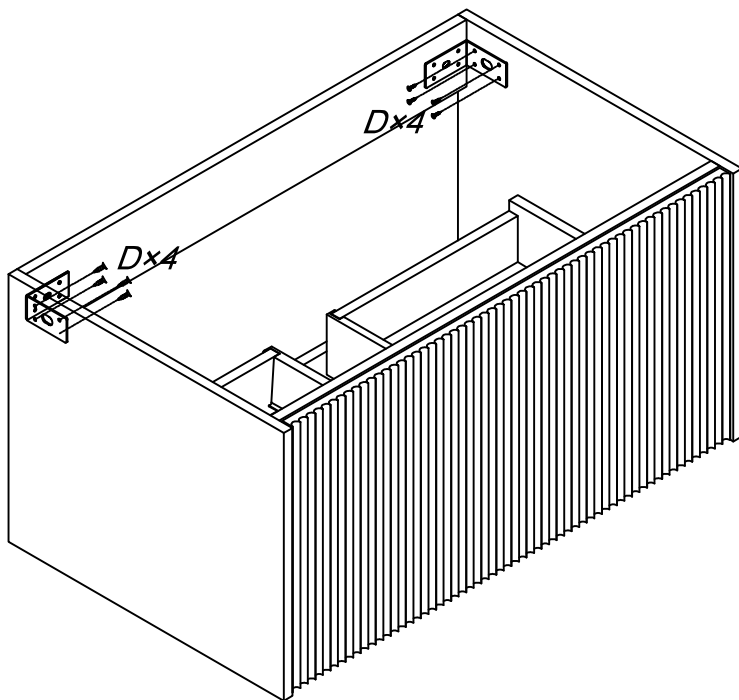

———— INSTRUCTION MANUAL ————

<i>A</i> x2	<i>B</i> x29	<i>C</i> x29	<i>D</i> Φ3.5×14mm x27	<i>E</i> Φ3.5×20mm x2
<i>F</i> x1	<i>G</i> x2	<i>H</i> Φ8mm x2	<i>I</i> Φ5×50mm x2	

	<p>A</p>  <p>x2</p>	<p>D</p>  <p>Φ3.5×14mm</p> <p>x6</p>
---	--	---

	<p><i>D</i></p>  <p>Φ3.5×14mm</p> <p><i>x5</i></p>	<p><i>F</i></p>  <p><i>x1</i></p>
---	---	--

	<p><i>D</i></p>  <p>$\Phi 3.5 \times 14 \text{mm}$</p> <p><i>x16</i></p>	<p><i>G</i></p>  <p><i>x2</i></p>
---	--	--

	<p><i>H</i></p>  <p>Φ8mm</p> <p>x2</p>	<p><i>I</i></p>  <p>Φ5×50mm</p> <p>x2</p>
---	---	--

NOTE:

The countertop is supplied without pre-drilled holes. This gives you the flexibility to decide the ideal position for your basin and faucet according to your installation needs.