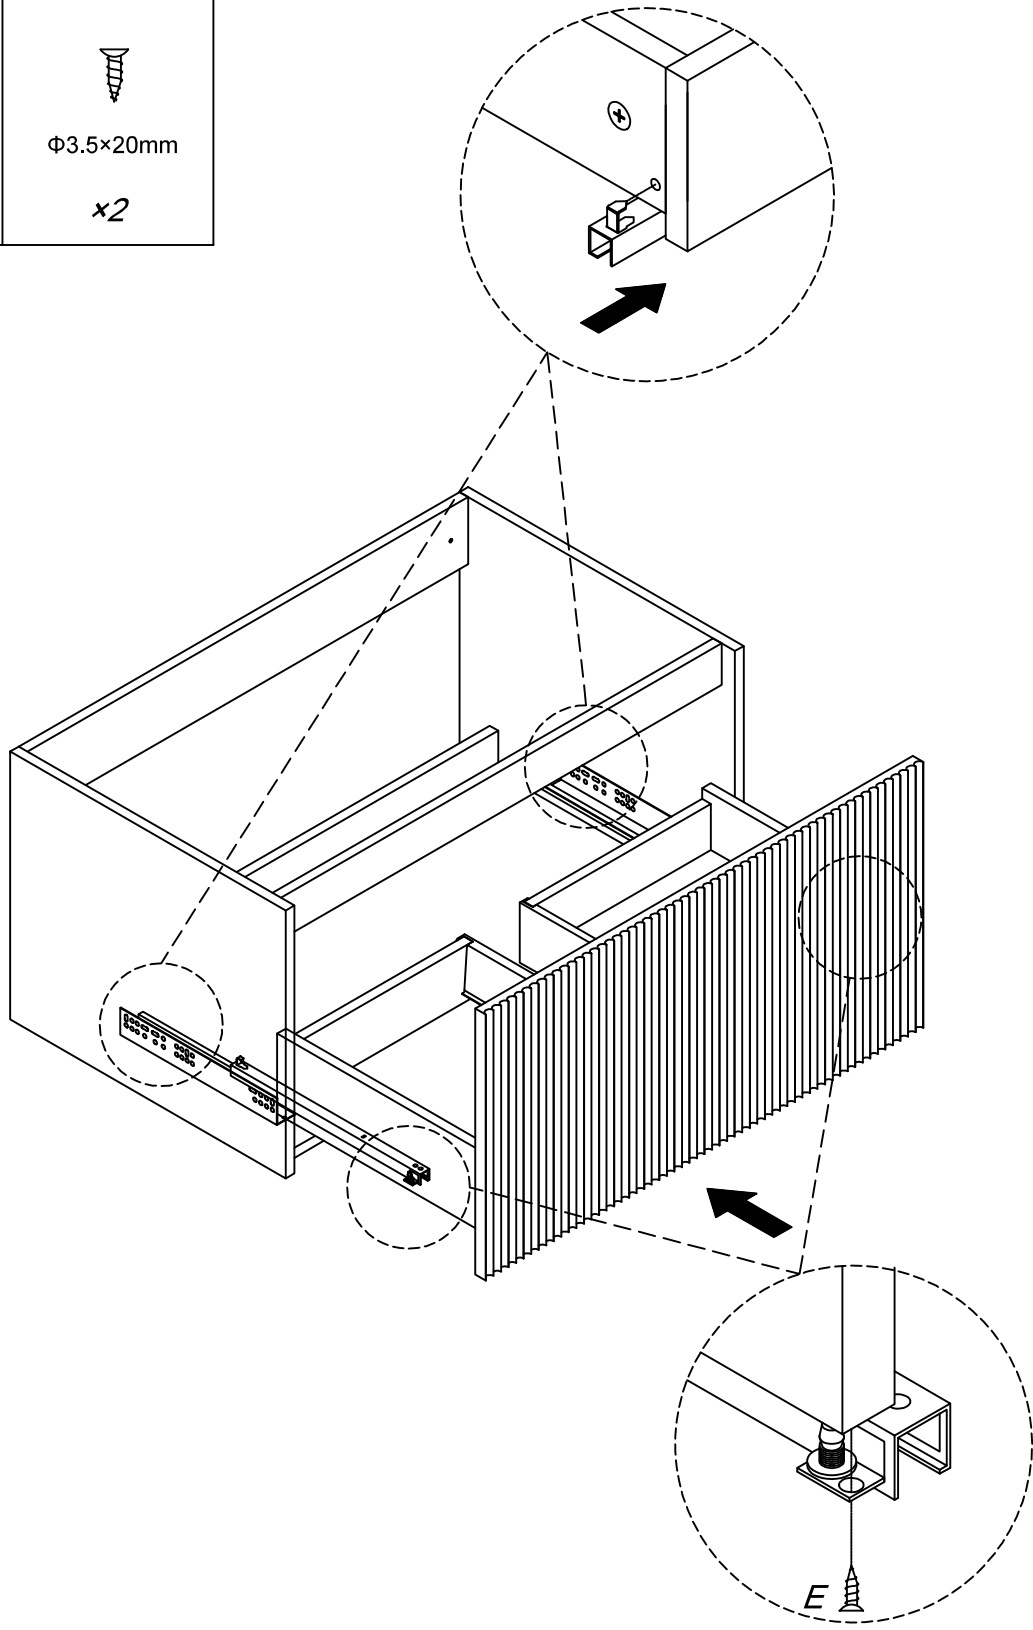

———— INSTRUCTION MANUAL ————

<i>A</i> x2	<i>B</i> x29	<i>C</i> x29	<i>D</i> Φ3.5×14mm x27	<i>E</i> Φ3.5×20mm x2
<i>F</i> x1	<i>G</i> x2	<i>H</i> Φ8mm x2	<i>I</i> Φ5×50mm x2	

	<p>A</p>  <p>x2</p>	<p>D</p>  <p>Φ3.5×14mm</p> <p>x6</p>
---	--	---

	<p><i>D</i></p>  <p>Φ3.5×14mm</p> <p><i>x5</i></p>	<p><i>F</i></p>  <p><i>x1</i></p>
---	---	--

	<p><i>D</i></p>  <p>$\Phi 3.5 \times 14 \text{mm}$</p> <p><i>x16</i></p>	<p><i>G</i></p>  <p><i>x2</i></p>
---	--	--

	<p><i>H</i></p>  <p>Φ8mm</p> <p>x2</p>	<p><i>I</i></p>  <p>Φ5×50mm</p> <p>x2</p>
---	---	--

NOTE:

The countertop is supplied without pre-drilled holes. This gives you the flexibility to decide the ideal position for your basin and faucet according to your installation needs.