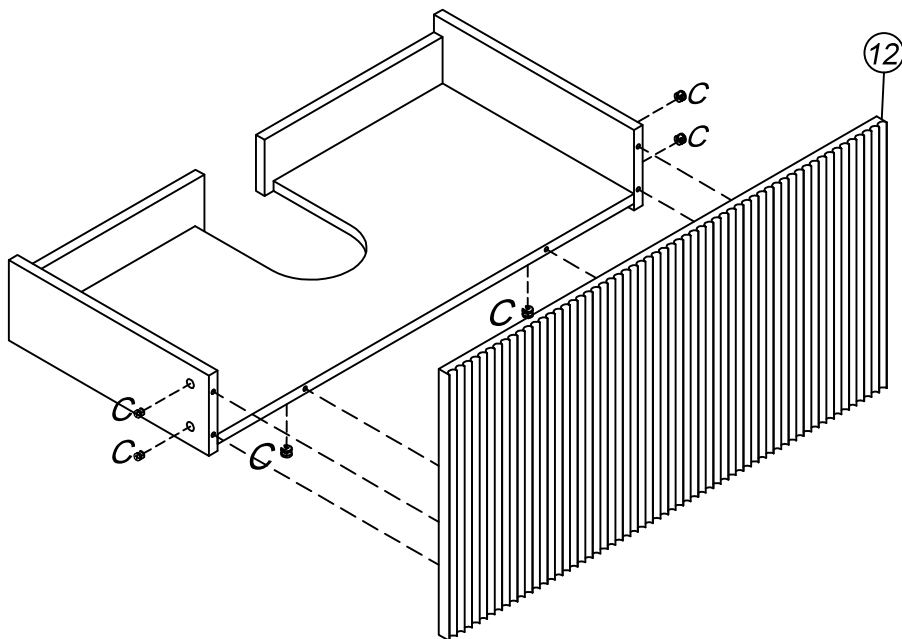

———— INSTRUCTION MANUAL ————

<i>A</i> x2	<i>B</i> x29	<i>C</i> x29	<i>D</i> Φ3.5×14mm x27	<i>E</i> Φ3.5×20mm x2
<i>F</i> x1	<i>G</i> x2	<i>H</i> Φ8mm x2	<i>I</i> Φ5×50mm x2	

	<p>A</p>  <p>x2</p>	<p>D</p>  <p>Φ3.5×14mm</p> <p>x6</p>
---	--	---

	<p><i>D</i></p>  <p>Φ3.5×14mm</p> <p><i>x5</i></p>	<p><i>F</i></p>  <p><i>x1</i></p>
---	---	--

	<p><i>D</i></p>  <p>$\Phi 3.5 \times 14 \text{mm}$</p> <p><i>x16</i></p>	<p><i>G</i></p>  <p><i>x2</i></p>
---	--	--

	<p><i>H</i></p>  <p>Φ8mm</p> <p>x2</p>	<p><i>I</i></p>  <p>Φ5×50mm</p> <p>x2</p>
---	---	--

NOTE:

The countertop is supplied without pre-drilled holes. This gives you the flexibility to decide the ideal position for your basin and faucet according to your installation needs.