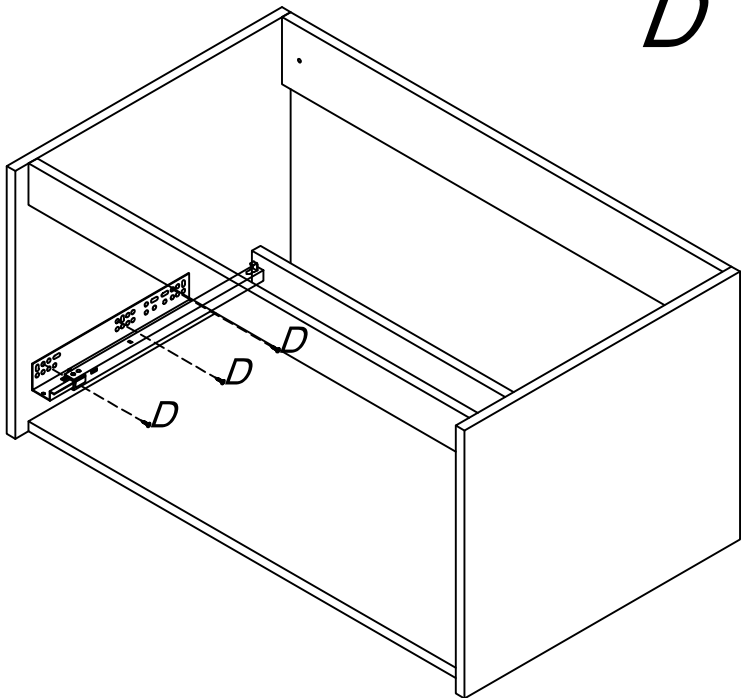

———— INSTRUCTION MANUAL ————

<i>A</i> x2	<i>B</i> x29	<i>C</i> x29	<i>D</i> Φ3.5×14mm x27	<i>E</i> Φ3.5×20mm x2
<i>F</i> x1	<i>G</i> x2	<i>H</i> Φ8mm x2	<i>I</i> Φ5×50mm x2	

	<p>A</p>  <p>x2</p>	<p>D</p>  <p>Φ3.5×14mm</p> <p>x6</p>
---	--	---

	<p><i>D</i></p>  <p>Φ3.5×14mm</p> <p><i>x5</i></p>	<p><i>F</i></p>  <p><i>x1</i></p>
---	---	--

	<p><i>D</i></p>  <p>$\Phi 3.5 \times 14 \text{mm}$</p> <p><i>x16</i></p>	<p><i>G</i></p>  <p><i>x2</i></p>
---	--	--

	<p><i>H</i></p>  <p>Φ8mm</p> <p>x2</p>	<p><i>I</i></p>  <p>Φ5×50mm</p> <p>x2</p>
---	---	--

NOTE:

The countertop is supplied without pre-drilled holes. This gives you the flexibility to decide the ideal position for your basin and faucet according to your installation needs.