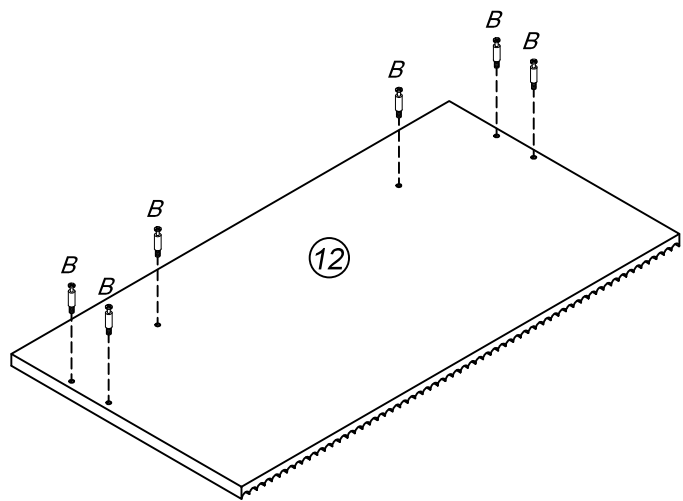

———— INSTRUCTION MANUAL ————

<i>A</i> x2	<i>B</i> x29	<i>C</i> x29	<i>D</i> Φ3.5×14mm x27	<i>E</i> Φ3.5×20mm x2
<i>F</i> x1	<i>G</i> x2	<i>H</i> Φ8mm x2	<i>I</i> Φ5×50mm x2	

	<p>A</p>  <p>x2</p>	<p>D</p>  <p>Φ3.5×14mm</p> <p>x6</p>
---	--	---

	<p><i>D</i></p>  <p>Φ3.5×14mm</p> <p><i>x5</i></p>	<p><i>F</i></p>  <p><i>x1</i></p>
---	---	--

	<p><i>D</i></p>  <p>$\Phi 3.5 \times 14 \text{mm}$</p> <p><i>x16</i></p>	<p><i>G</i></p>  <p><i>x2</i></p>
---	--	--

	<p><i>H</i></p>  <p>Φ8mm</p> <p>x2</p>	<p><i>I</i></p>  <p>Φ5×50mm</p> <p>x2</p>
---	---	--

NOTE:

The countertop is supplied without pre-drilled holes. This gives you the flexibility to decide the ideal position for your basin and faucet according to your installation needs.