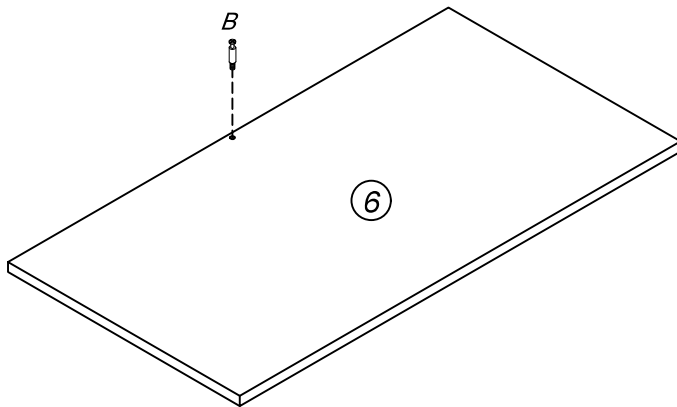

———— INSTRUCTION MANUAL ————

<i>A</i> x2	<i>B</i> x29	<i>C</i> x29	<i>D</i> Φ3.5×14mm x27	<i>E</i> Φ3.5×20mm x2
<i>F</i> x1	<i>G</i> x2	<i>H</i> Φ8mm x2	<i>I</i> Φ5×50mm x2	

	<p>A</p>  <p>x2</p>	<p>D</p>  <p>Φ3.5×14mm</p> <p>x6</p>
---	--	---

	<p><i>D</i></p>  <p>Φ3.5×14mm</p> <p><i>x5</i></p>	<p><i>F</i></p>  <p><i>x1</i></p>
---	---	--

	<p><i>D</i></p>  <p>$\Phi 3.5 \times 14 \text{mm}$</p> <p><i>x16</i></p>	<p><i>G</i></p>  <p><i>x2</i></p>
---	--	--

	<p><i>H</i></p>  <p>Φ8mm</p> <p>x2</p>	<p><i>I</i></p>  <p>Φ5×50mm</p> <p>x2</p>
---	---	--

NOTE:

The countertop is supplied without pre-drilled holes. This gives you the flexibility to decide the ideal position for your basin and faucet according to your installation needs.