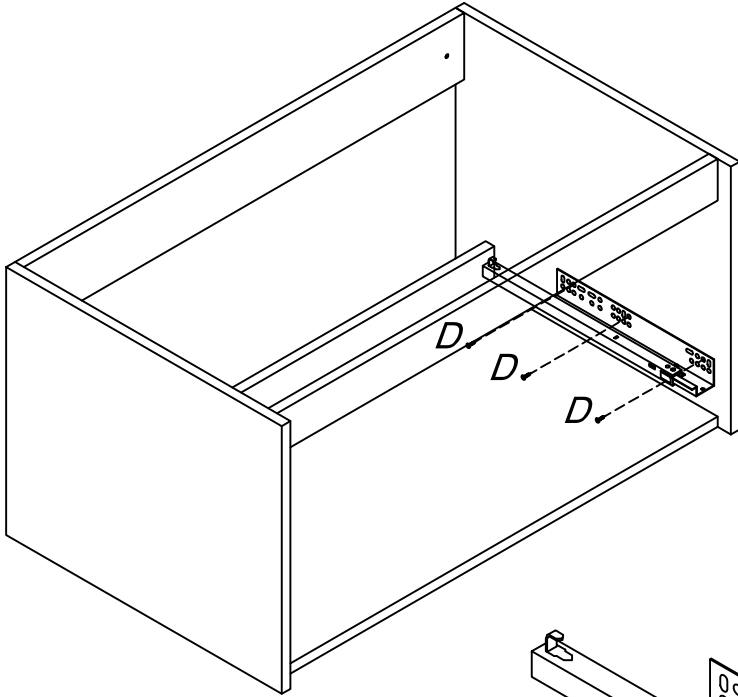

———— INSTRUCTION MANUAL ————

<i>A</i> x2	<i>B</i> x29	<i>C</i> x29	<i>D</i> Φ3.5×14mm x27	<i>E</i> Φ3.5×20mm x2
<i>F</i> x1	<i>G</i> x2	<i>H</i> Φ8mm x2	<i>I</i> Φ5×50mm x2	

	<p>A</p>  <p>x2</p>	<p>D</p>  <p>Φ3.5×14mm</p> <p>x6</p>
---	--	---

	<p><i>D</i></p>  <p>Φ3.5×14mm</p> <p><i>x5</i></p>	<p><i>F</i></p>  <p><i>x1</i></p>
---	---	--

	<p><i>D</i></p>  <p>$\Phi 3.5 \times 14 \text{mm}$</p> <p><i>x16</i></p>	<p><i>G</i></p>  <p><i>x2</i></p>
---	--	--

	<p><i>H</i></p>  <p>Φ8mm</p> <p>x2</p>	<p><i>I</i></p>  <p>Φ5×50mm</p> <p>x2</p>
---	---	--

NOTE:

The countertop is supplied without pre-drilled holes. This gives you the flexibility to decide the ideal position for your basin and faucet according to your installation needs.