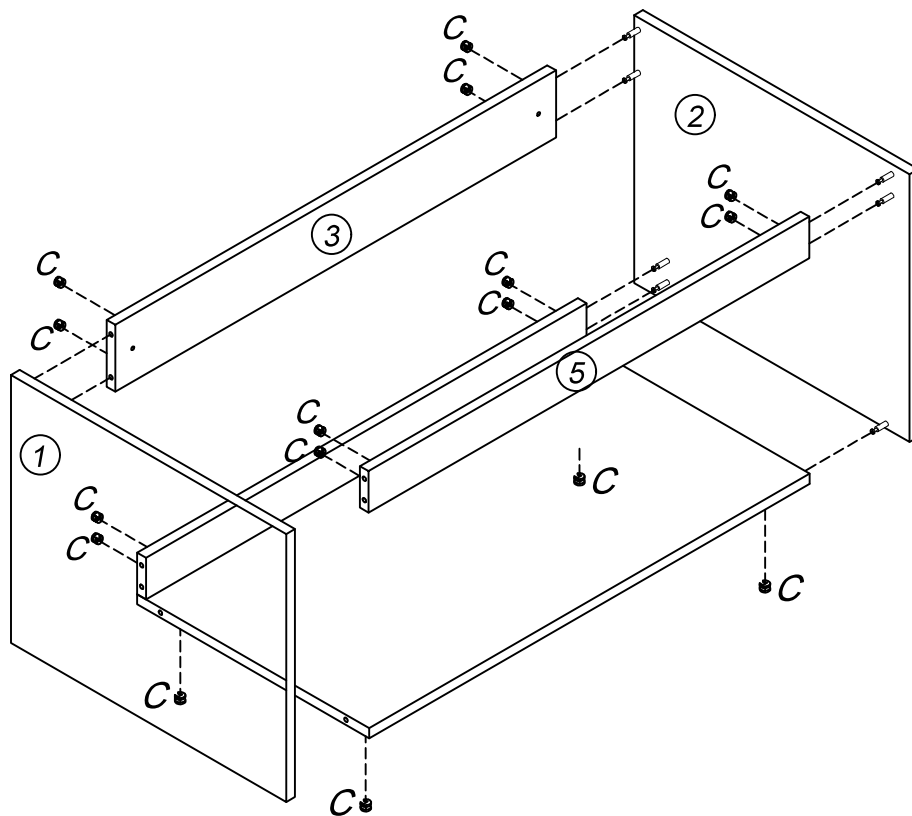

———— INSTRUCTION MANUAL ————

<i>A</i> x2	<i>B</i> x29	<i>C</i> x29	<i>D</i> Φ3.5×14mm x27	<i>E</i> Φ3.5×20mm x2
<i>F</i> x1	<i>G</i> x2	<i>H</i> Φ8mm x2	<i>I</i> Φ5×50mm x2	

	<p>A</p>  <p>x2</p>	<p>D</p>  <p>Φ3.5×14mm</p> <p>x6</p>
---	--	---

	<p><i>D</i></p>  <p>Φ3.5×14mm</p> <p><i>x5</i></p>	<p><i>F</i></p>  <p><i>x1</i></p>
---	---	--

	<p><i>D</i></p>  <p>$\Phi 3.5 \times 14 \text{mm}$</p> <p><i>x16</i></p>	<p><i>G</i></p>  <p><i>x2</i></p>
---	--	--

	<p><i>H</i></p>  <p>Φ8mm</p> <p>x2</p>	<p><i>I</i></p>  <p>Φ5×50mm</p> <p>x2</p>
---	---	--

NOTE:

The countertop is supplied without pre-drilled holes. This gives you the flexibility to decide the ideal position for your basin and faucet according to your installation needs.