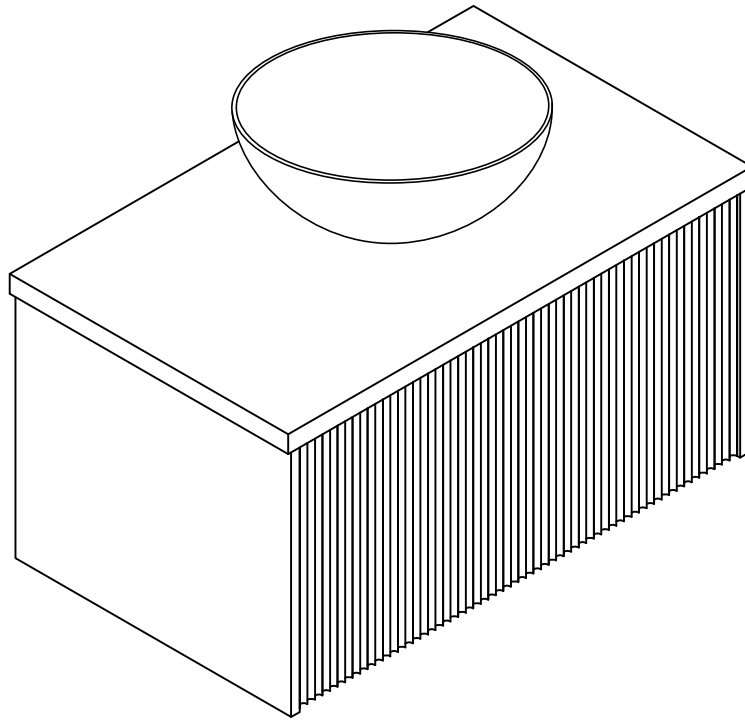

———— INSTRUCTION MANUAL ————

<i>A</i> x2	<i>B</i> x29	<i>C</i> x29	<i>D</i> Φ3.5×14mm x27	<i>E</i> Φ3.5×20mm x2
<i>F</i> x1	<i>G</i> x2	<i>H</i> Φ8mm x2	<i>I</i> Φ5×50mm x2	

	<p>A</p>  <p>x2</p>	<p>D</p>  <p>Φ3.5×14mm</p> <p>x6</p>
---	--	---

	<p><i>D</i></p>  <p>Φ3.5×14mm</p> <p><i>x5</i></p>	<p><i>F</i></p>  <p><i>x1</i></p>
---	---	--

	<p><i>D</i></p>  <p>$\Phi 3.5 \times 14 \text{mm}$</p> <p><i>x16</i></p>	<p><i>G</i></p>  <p><i>x2</i></p>
---	--	--

	<p><i>H</i></p>  <p>Φ8mm</p> <p>x2</p>	<p><i>I</i></p>  <p>Φ5×50mm</p> <p>x2</p>
---	---	--

NOTE:

The countertop is supplied without pre-drilled holes. This gives you the flexibility to decide the ideal position for your basin and faucet according to your installation needs.