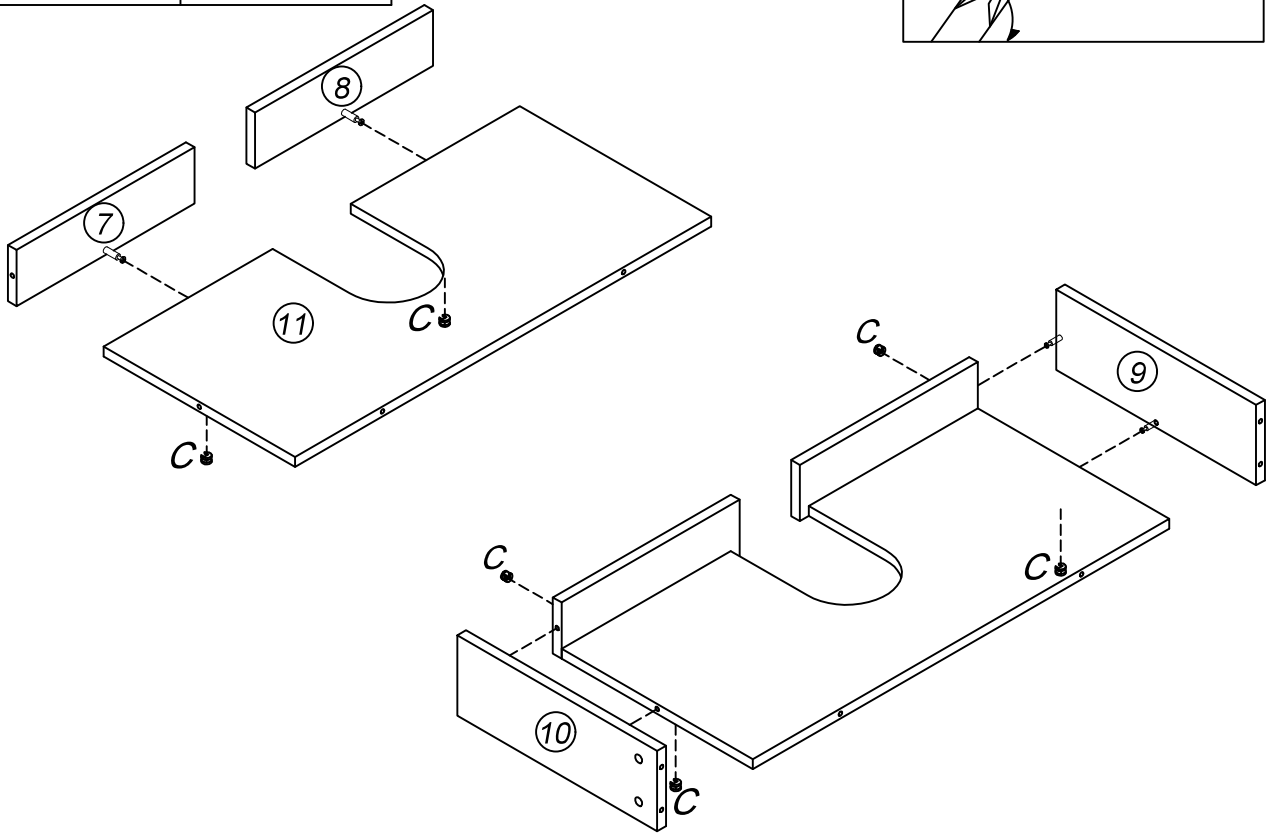

———— INSTRUCTION MANUAL ————

<i>A</i> x2	<i>B</i> x29	<i>C</i> x29	<i>D</i> Φ3.5×14mm x27	<i>E</i> Φ3.5×20mm x2
<i>F</i> x1	<i>G</i> x2	<i>H</i> Φ8mm x2	<i>I</i> Φ5×50mm x2	

	<p>A</p>  <p>x2</p>	<p>D</p>  <p>Φ3.5×14mm</p> <p>x6</p>
---	--	---

	<p><i>D</i></p>  <p>Φ3.5×14mm</p> <p><i>x5</i></p>	<p><i>F</i></p>  <p><i>x1</i></p>
---	---	--

	<p><i>D</i></p>  <p>$\Phi 3.5 \times 14 \text{mm}$</p> <p><i>x16</i></p>	<p><i>G</i></p>  <p><i>x2</i></p>
---	--	--

	<p><i>H</i></p>  <p>Φ8mm</p> <p>x2</p>	<p><i>I</i></p>  <p>Φ5×50mm</p> <p>x2</p>
---	---	--

NOTE:

The countertop is supplied without pre-drilled holes. This gives you the flexibility to decide the ideal position for your basin and faucet according to your installation needs.