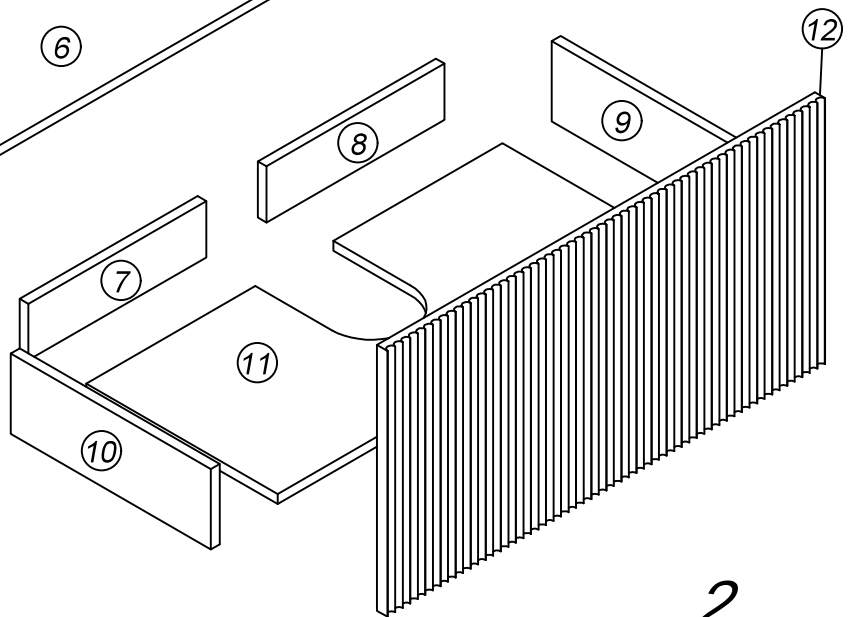

———— INSTRUCTION MANUAL ————

<i>A</i> x2	<i>B</i> x29	<i>C</i> x29	<i>D</i> Φ3.5×14mm x27	<i>E</i> Φ3.5×20mm x2
<i>F</i> x1	<i>G</i> x2	<i>H</i> Φ8mm x2	<i>I</i> Φ5×50mm x2	

	<p>A</p>  <p>x2</p>	<p>D</p>  <p>Φ3.5×14mm</p> <p>x6</p>
---	--	---

	<p><i>D</i></p>  <p>Φ3.5×14mm</p> <p><i>x5</i></p>	<p><i>F</i></p>  <p><i>x1</i></p>
---	---	--

	<p><i>D</i></p>  <p>$\Phi 3.5 \times 14 \text{mm}$</p> <p><i>x16</i></p>	<p><i>G</i></p>  <p><i>x2</i></p>
---	--	--

	<p><i>H</i></p>  <p>Φ8mm</p> <p>x2</p>	<p><i>I</i></p>  <p>Φ5×50mm</p> <p>x2</p>
---	---	--

NOTE:

The countertop is supplied without pre-drilled holes. This gives you the flexibility to decide the ideal position for your basin and faucet according to your installation needs.