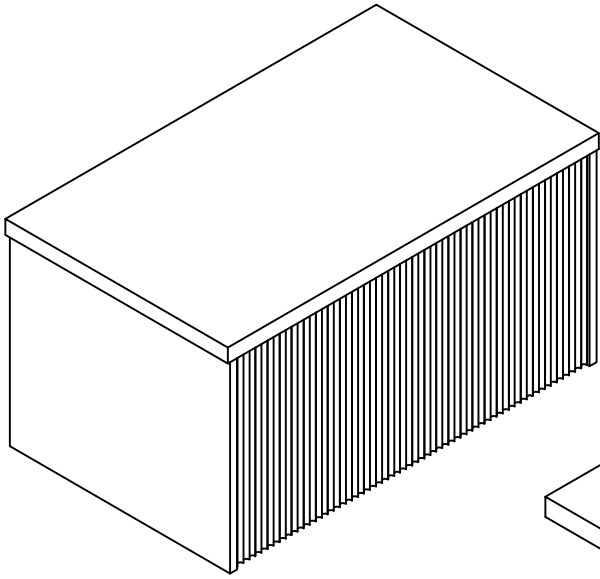

———— INSTRUCTION MANUAL ————

<i>A</i> x2	<i>B</i> x29	<i>C</i> x29	<i>D</i> Φ3.5×14mm x27	<i>E</i> Φ3.5×20mm x2
<i>F</i> x1	<i>G</i> x2	<i>H</i> Φ8mm x2	<i>I</i> Φ5×50mm x2	

	<p>A</p>  <p>x2</p>	<p>D</p>  <p>Φ3.5×14mm</p> <p>x6</p>
---	--	---

	<p><i>D</i></p>  <p>Φ3.5×14mm</p> <p><i>x5</i></p>	<p><i>F</i></p>  <p><i>x1</i></p>
---	---	--

	<p><i>D</i></p>  <p>$\Phi 3.5 \times 14 \text{mm}$</p> <p><i>x16</i></p>	<p><i>G</i></p>  <p><i>x2</i></p>
---	--	--

	<p><i>H</i></p>  <p>Φ8mm</p> <p>x2</p>	<p><i>I</i></p>  <p>Φ5×50mm</p> <p>x2</p>
---	---	--

NOTE:

The countertop is supplied without pre-drilled holes. This gives you the flexibility to decide the ideal position for your basin and faucet according to your installation needs.