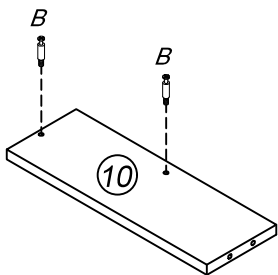

———— INSTRUCTION MANUAL ————

<i>A</i> x2	<i>B</i> x29	<i>C</i> x29	<i>D</i> Φ3.5×14mm x27	<i>E</i> Φ3.5×20mm x2
<i>F</i> x1	<i>G</i> x2	<i>H</i> Φ8mm x2	<i>I</i> Φ5×50mm x2	

	<p>A</p>  <p>x2</p>	<p>D</p>  <p>Φ3.5×14mm</p> <p>x6</p>
---	--	---

	<p><i>D</i></p>  <p>Φ3.5×14mm</p> <p><i>x5</i></p>	<p><i>F</i></p>  <p><i>x1</i></p>
---	---	--

	<p><i>D</i></p>  <p>$\Phi 3.5 \times 14 \text{mm}$</p> <p><i>x16</i></p>	<p><i>G</i></p>  <p><i>x2</i></p>
---	--	--

	<p><i>H</i></p>  <p>Φ8mm</p> <p>x2</p>	<p><i>I</i></p>  <p>Φ5×50mm</p> <p>x2</p>
---	---	--

NOTE:

The countertop is supplied without pre-drilled holes. This gives you the flexibility to decide the ideal position for your basin and faucet according to your installation needs.