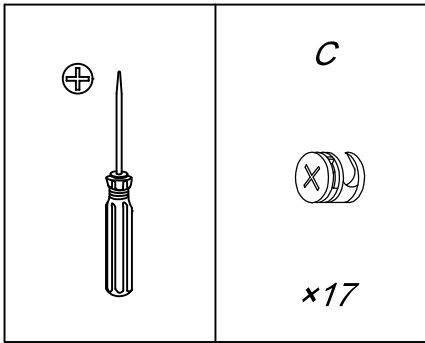

———— INSTRUCTION MANUAL ————

<i>A</i> x2	<i>B</i> x29	<i>C</i> x29	<i>D</i> Φ3.5×14mm x27	<i>E</i> Φ3.5×20mm x2
<i>F</i> x1	<i>G</i> x2	<i>H</i> Φ8mm x2	<i>I</i> Φ5×50mm x2	

	<p>A</p>  <p>x2</p>	<p>D</p>  <p>Φ3.5×14mm</p> <p>x6</p>
---	--	---

	<p><i>D</i></p>  <p>Φ3.5×14mm</p> <p><i>x5</i></p>	<p><i>F</i></p>  <p><i>x1</i></p>
---	---	--

	<p><i>D</i></p>  <p>$\Phi 3.5 \times 14 \text{mm}$</p> <p><i>x16</i></p>	<p><i>G</i></p>  <p><i>x2</i></p>
---	--	--

	<p><i>H</i></p>  <p>Φ8mm</p> <p>x2</p>	<p><i>I</i></p>  <p>Φ5×50mm</p> <p>x2</p>
---	---	--

NOTE:

The countertop is supplied without pre-drilled holes. This gives you the flexibility to decide the ideal position for your basin and faucet according to your installation needs.