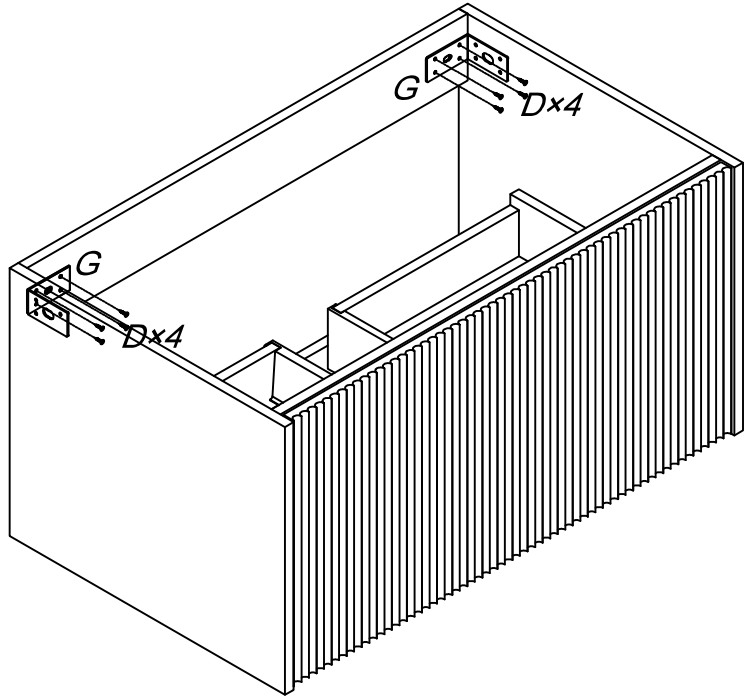

———— INSTRUCTION MANUAL ————

<i>A</i> x2	<i>B</i> x29	<i>C</i> x29	<i>D</i> Φ3.5×14mm x27	<i>E</i> Φ3.5×20mm x2
<i>F</i> x1	<i>G</i> x2	<i>H</i> Φ8mm x2	<i>I</i> Φ5×50mm x2	

	<p>A</p>  <p>x2</p>	<p>D</p>  <p>Φ3.5×14mm</p> <p>x6</p>
---	--	---

	<p><i>D</i></p>  <p>Φ3.5×14mm</p> <p><i>x5</i></p>	<p><i>F</i></p>  <p><i>x1</i></p>
---	---	--

	<p><i>D</i></p>  <p>$\Phi 3.5 \times 14 \text{mm}$</p> <p><i>x16</i></p>	<p><i>G</i></p>  <p><i>x2</i></p>
---	--	--

	<p><i>H</i></p>  <p>Φ8mm</p> <p>x2</p>	<p><i>I</i></p>  <p>Φ5×50mm</p> <p>x2</p>
---	---	--

NOTE:

The countertop is supplied without pre-drilled holes. This gives you the flexibility to decide the ideal position for your basin and faucet according to your installation needs.