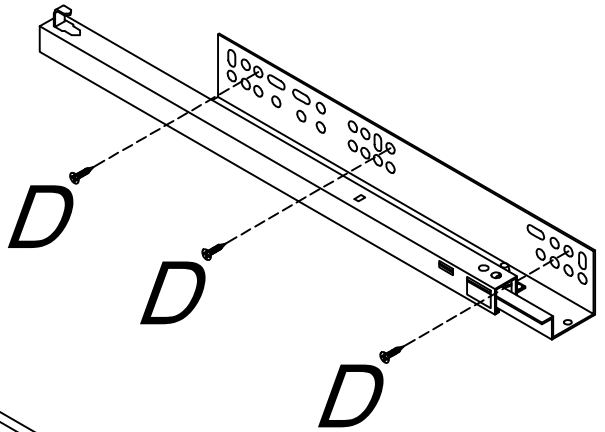

———— INSTRUCTION MANUAL ————

<i>A</i> x2	<i>B</i> x29	<i>C</i> x29	<i>D</i> Φ3.5×14mm x27	<i>E</i> Φ3.5×20mm x2
<i>F</i> x1	<i>G</i> x2	<i>H</i> Φ8mm x2	<i>I</i> Φ5×50mm x2	

	<p>A</p>  <p>x2</p>	<p>D</p>  <p>Φ3.5×14mm</p> <p>x6</p>
---	--	---

	<p><i>D</i></p>  <p>Φ3.5×14mm</p> <p><i>x5</i></p>	<p><i>F</i></p>  <p><i>x1</i></p>
---	---	--

	<p><i>D</i></p>  <p>$\Phi 3.5 \times 14 \text{mm}$</p> <p><i>x16</i></p>	<p><i>G</i></p>  <p><i>x2</i></p>
---	--	--

	<p><i>H</i></p>  <p>Φ8mm</p> <p>x2</p>	<p><i>I</i></p>  <p>Φ5×50mm</p> <p>x2</p>
---	---	--

NOTE:

The countertop is supplied without pre-drilled holes. This gives you the flexibility to decide the ideal position for your basin and faucet according to your installation needs.