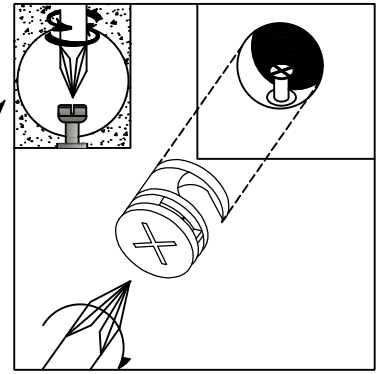

———— INSTRUCTION MANUAL ————

<i>A</i> x2	<i>B</i> x29	<i>C</i> x29	<i>D</i> Φ3.5×14mm x27	<i>E</i> Φ3.5×20mm x2
<i>F</i> x1	<i>G</i> x2	<i>H</i> Φ8mm x2	<i>I</i> Φ5×50mm x2	

	<p>A</p>  <p>x2</p>	<p>D</p>  <p>Φ3.5×14mm</p> <p>x6</p>
---	--	---

	<p><i>D</i></p>  <p>Φ3.5×14mm</p> <p><i>x5</i></p>	<p><i>F</i></p>  <p><i>x1</i></p>
---	---	--

	<p><i>D</i></p>  <p>$\Phi 3.5 \times 14 \text{mm}$</p> <p><i>x16</i></p>	<p><i>G</i></p>  <p><i>x2</i></p>
---	--	--

	<p><i>H</i></p>  <p>Φ8mm</p> <p>x2</p>	<p><i>I</i></p>  <p>Φ5×50mm</p> <p>x2</p>
---	---	--

NOTE:

The countertop is supplied without pre-drilled holes. This gives you the flexibility to decide the ideal position for your basin and faucet according to your installation needs.