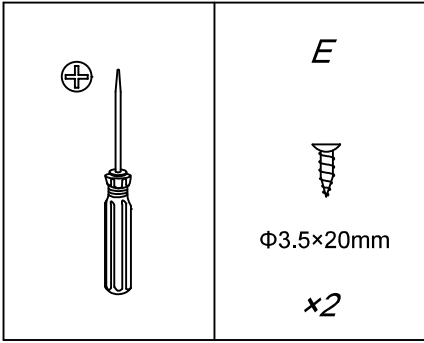

———— INSTRUCTION MANUAL ————

<i>A</i> x2	<i>B</i> x29	<i>C</i> x29	<i>D</i> Φ3.5×14mm x27	<i>E</i> Φ3.5×20mm x2
<i>F</i> x1	<i>G</i> x2	<i>H</i> Φ8mm x2	<i>I</i> Φ5×50mm x2	

	<p>A</p>  <p>x2</p>	<p>D</p>  <p>Φ3.5×14mm</p> <p>x6</p>
---	--	---

	<p><i>D</i></p>  <p>Φ3.5×14mm</p> <p><i>x5</i></p>	<p><i>F</i></p>  <p><i>x1</i></p>
---	---	--

	<p><i>D</i></p>  <p>$\Phi 3.5 \times 14 \text{mm}$</p> <p><i>x16</i></p>	<p><i>G</i></p>  <p><i>x2</i></p>
---	--	--

	<p><i>H</i></p>  <p>Φ8mm</p> <p>x2</p>	<p><i>I</i></p>  <p>Φ5×50mm</p> <p>x2</p>
---	---	--

NOTE:

The countertop is supplied without pre-drilled holes. This gives you the flexibility to decide the ideal position for your basin and faucet according to your installation needs.