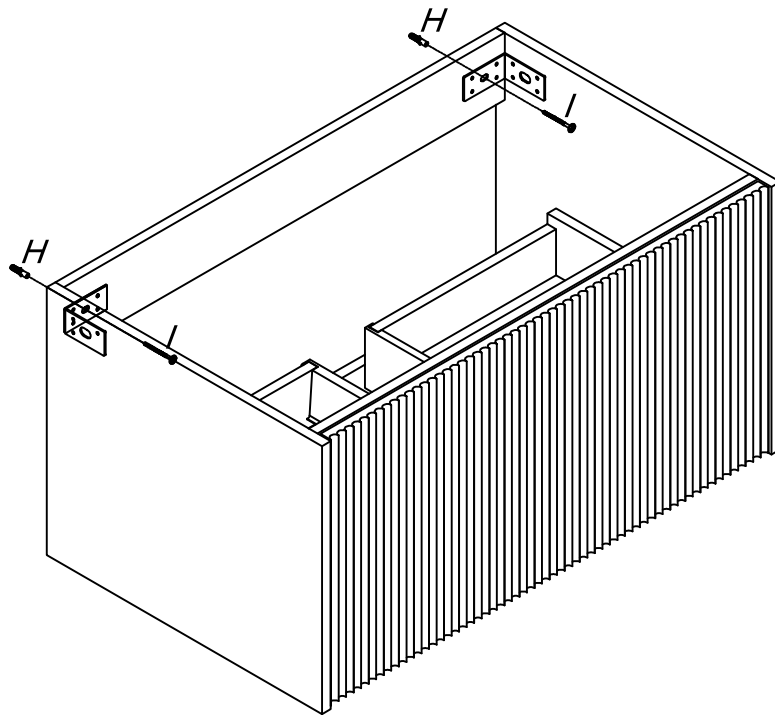

———— INSTRUCTION MANUAL ————

<i>A</i> x2	<i>B</i> x29	<i>C</i> x29	<i>D</i> Φ3.5×14mm x27	<i>E</i> Φ3.5×20mm x2
<i>F</i> x1	<i>G</i> x2	<i>H</i> Φ8mm x2	<i>I</i> Φ5×50mm x2	

	<p>A</p>  <p>x2</p>	<p>D</p>  <p>Φ3.5×14mm</p> <p>x6</p>
---	--	---

	<p><i>D</i></p>  <p>Φ3.5×14mm</p> <p><i>x5</i></p>	<p><i>F</i></p>  <p><i>x1</i></p>
---	---	--

	<p><i>D</i></p>  <p>$\Phi 3.5 \times 14 \text{mm}$</p> <p><i>x16</i></p>	<p><i>G</i></p>  <p><i>x2</i></p>
---	--	--

	<p><i>H</i></p>  <p>Φ8mm</p> <p>x2</p>	<p><i>I</i></p>  <p>Φ5×50mm</p> <p>x2</p>
---	---	--

NOTE:

The countertop is supplied without pre-drilled holes. This gives you the flexibility to decide the ideal position for your basin and faucet according to your installation needs.