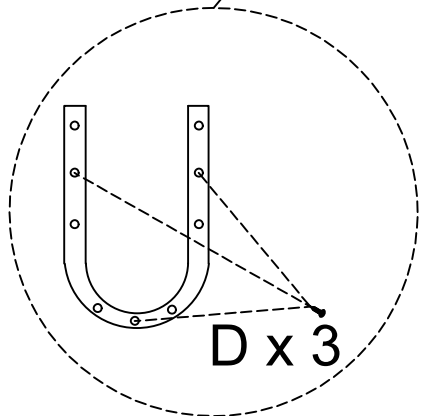

———— INSTRUCTION MANUAL ————

<i>A</i> x2	<i>B</i> x29	<i>C</i> x29	<i>D</i> Φ3.5×14mm x27	<i>E</i> Φ3.5×20mm x2
<i>F</i> x1	<i>G</i> x2	<i>H</i> Φ8mm x2	<i>I</i> Φ5×50mm x2	

	<p>A</p>  <p>x2</p>	<p>D</p>  <p>Φ3.5×14mm</p> <p>x6</p>
---	--	---

	<p><i>D</i></p>  <p>Φ3.5×14mm</p> <p><i>x5</i></p>	<p><i>F</i></p>  <p><i>x1</i></p>
---	---	--

	<p><i>D</i></p>  <p>$\Phi 3.5 \times 14 \text{mm}$</p> <p><i>x16</i></p>	<p><i>G</i></p>  <p><i>x2</i></p>
---	--	--

	<p><i>H</i></p>  <p>Φ8mm</p> <p>x2</p>	<p><i>I</i></p>  <p>Φ5×50mm</p> <p>x2</p>
---	---	--

NOTE:

The countertop is supplied without pre-drilled holes. This gives you the flexibility to decide the ideal position for your basin and faucet according to your installation needs.