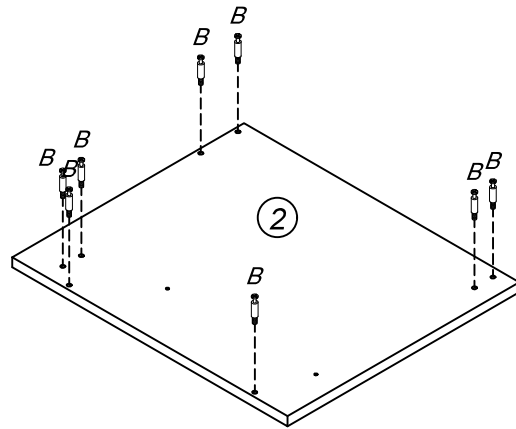

———— INSTRUCTION MANUAL ————

<i>A</i> x2	<i>B</i> x29	<i>C</i> x29	<i>D</i> Φ3.5×14mm x27	<i>E</i> Φ3.5×20mm x2
<i>F</i> x1	<i>G</i> x2	<i>H</i> Φ8mm x2	<i>I</i> Φ5×50mm x2	

	<p>A</p>  <p>x2</p>	<p>D</p>  <p>Φ3.5×14mm</p> <p>x6</p>
---	--	---

	<p><i>D</i></p>  <p>Φ3.5×14mm</p> <p><i>x5</i></p>	<p><i>F</i></p>  <p><i>x1</i></p>
---	---	--

	<p><i>D</i></p>  <p>$\Phi 3.5 \times 14 \text{mm}$</p> <p><i>x16</i></p>	<p><i>G</i></p>  <p><i>x2</i></p>
---	--	--

	<p><i>H</i></p>  <p>Φ8mm</p> <p>x2</p>	<p><i>I</i></p>  <p>Φ5×50mm</p> <p>x2</p>
---	---	--

NOTE:

The countertop is supplied without pre-drilled holes. This gives you the flexibility to decide the ideal position for your basin and faucet according to your installation needs.