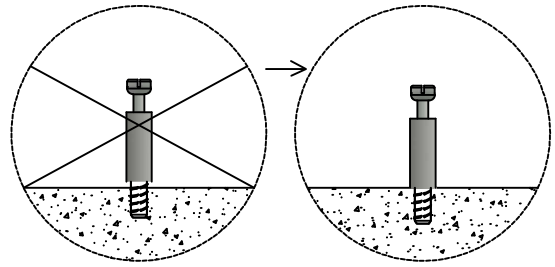

———— INSTRUCTION MANUAL ————

<i>A</i> x2	<i>B</i> x29	<i>C</i> x29	<i>D</i> Φ3.5×14mm x27	<i>E</i> Φ3.5×20mm x2
<i>F</i> x1	<i>G</i> x2	<i>H</i> Φ8mm x2	<i>I</i> Φ5×50mm x2	

	<p>A</p>  <p>x2</p>	<p>D</p>  <p>Φ3.5×14mm</p> <p>x6</p>
---	--	---

	<p><i>D</i></p>  <p>Φ3.5×14mm</p> <p><i>x5</i></p>	<p><i>F</i></p>  <p><i>x1</i></p>
---	---	--

	<p><i>D</i></p>  <p>$\Phi 3.5 \times 14 \text{mm}$</p> <p><i>x16</i></p>	<p><i>G</i></p>  <p><i>x2</i></p>
---	--	--

	<p><i>H</i></p>  <p>Φ8mm</p> <p>x2</p>	<p><i>I</i></p>  <p>Φ5×50mm</p> <p>x2</p>
---	---	--

NOTE:

The countertop is supplied without pre-drilled holes. This gives you the flexibility to decide the ideal position for your basin and faucet according to your installation needs.