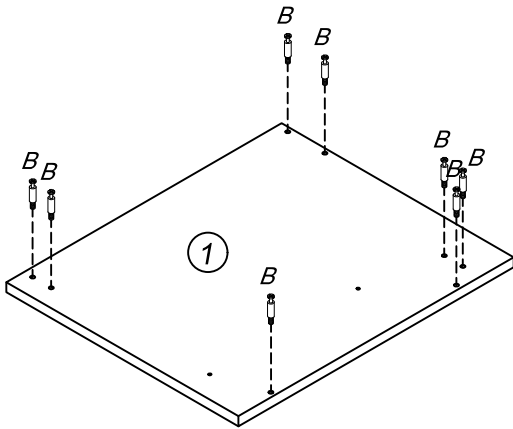

———— INSTRUCTION MANUAL ————

<i>A</i> x2	<i>B</i> x29	<i>C</i> x29	<i>D</i> Φ3.5×14mm x27	<i>E</i> Φ3.5×20mm x2
<i>F</i> x1	<i>G</i> x2	<i>H</i> Φ8mm x2	<i>I</i> Φ5×50mm x2	

	<p>A</p>  <p>x2</p>	<p>D</p>  <p>Φ3.5×14mm</p> <p>x6</p>
---	--	---

	<p><i>D</i></p>  <p>Φ3.5×14mm</p> <p><i>x5</i></p>	<p><i>F</i></p>  <p><i>x1</i></p>
---	---	--

	<p><i>D</i></p>  <p>$\Phi 3.5 \times 14 \text{mm}$</p> <p><i>x16</i></p>	<p><i>G</i></p>  <p><i>x2</i></p>
---	--	--

	<p><i>H</i></p>  <p>Φ8mm</p> <p>x2</p>	<p><i>I</i></p>  <p>Φ5×50mm</p> <p>x2</p>
---	---	--

NOTE:

The countertop is supplied without pre-drilled holes. This gives you the flexibility to decide the ideal position for your basin and faucet according to your installation needs.