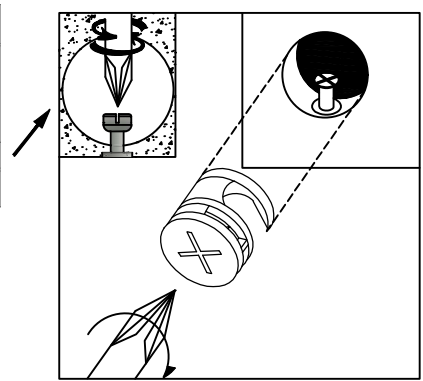

———— INSTRUCTION MANUAL ————

<i>A</i> x2	<i>B</i> x29	<i>C</i> x29	<i>D</i> Φ3.5×14mm x27	<i>E</i> Φ3.5×20mm x2
<i>F</i> x1	<i>G</i> x2	<i>H</i> Φ8mm x2	<i>I</i> Φ5×50mm x2	

	<p>A</p>  <p>x2</p>	<p>D</p>  <p>Φ3.5×14mm</p> <p>x6</p>
---	--	---

	<p><i>D</i></p>  <p>Φ3.5×14mm</p> <p><i>x5</i></p>	<p><i>F</i></p>  <p><i>x1</i></p>
---	---	--

	<p><i>D</i></p>  <p>$\Phi 3.5 \times 14 \text{mm}$</p> <p><i>x16</i></p>	<p><i>G</i></p>  <p><i>x2</i></p>
---	--	--

	<p><i>H</i></p>  <p>Φ8mm</p> <p>x2</p>	<p><i>I</i></p>  <p>Φ5×50mm</p> <p>x2</p>
---	---	--

NOTE:

The countertop is supplied without pre-drilled holes. This gives you the flexibility to decide the ideal position for your basin and faucet according to your installation needs.